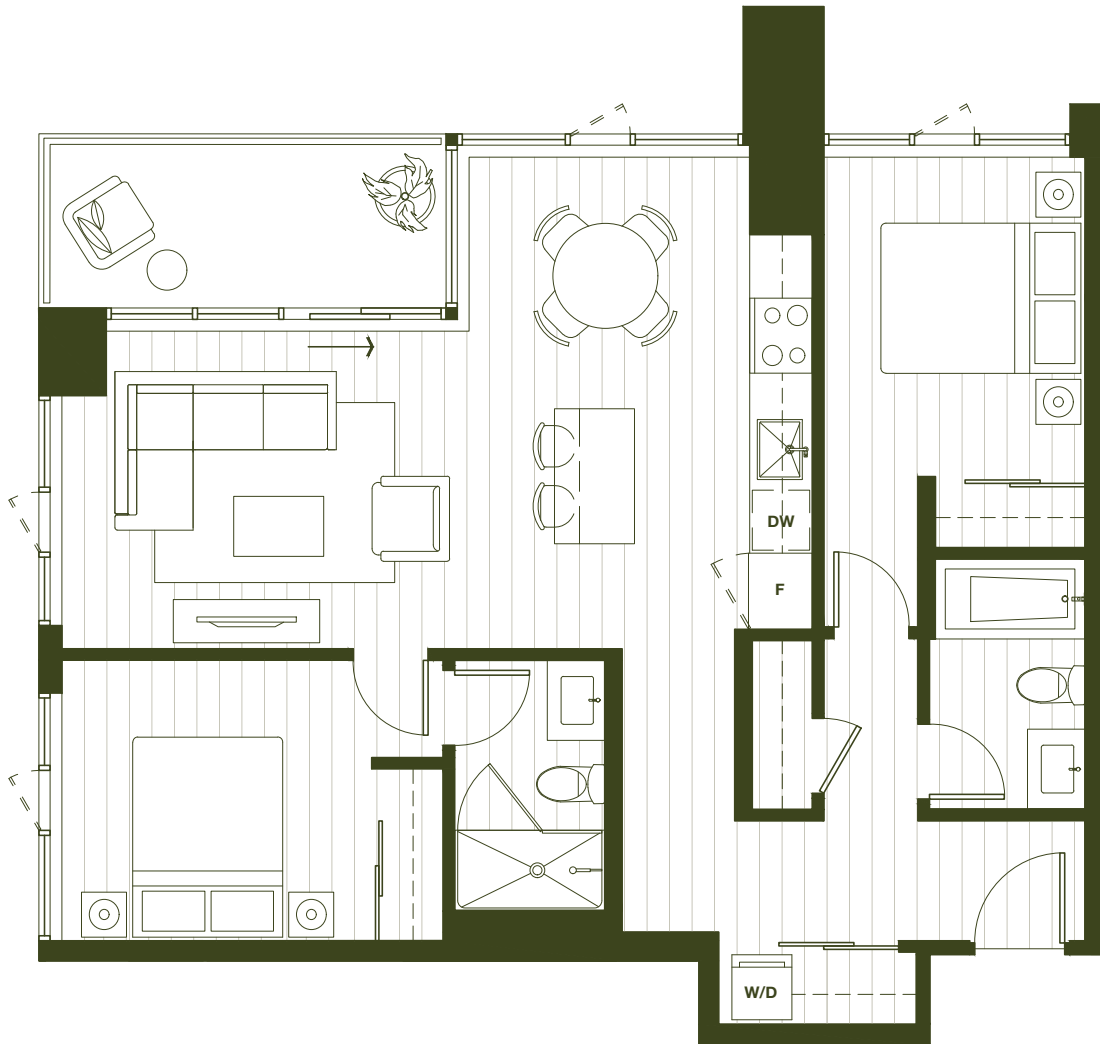

theRoyals

BY CHARD DEVELOPMENT

 **2** C4

2 BED | 2 BATH

*Interior 904 sq.ft.
Exterior 66 sq.ft.*

FLOORS 5 - 22