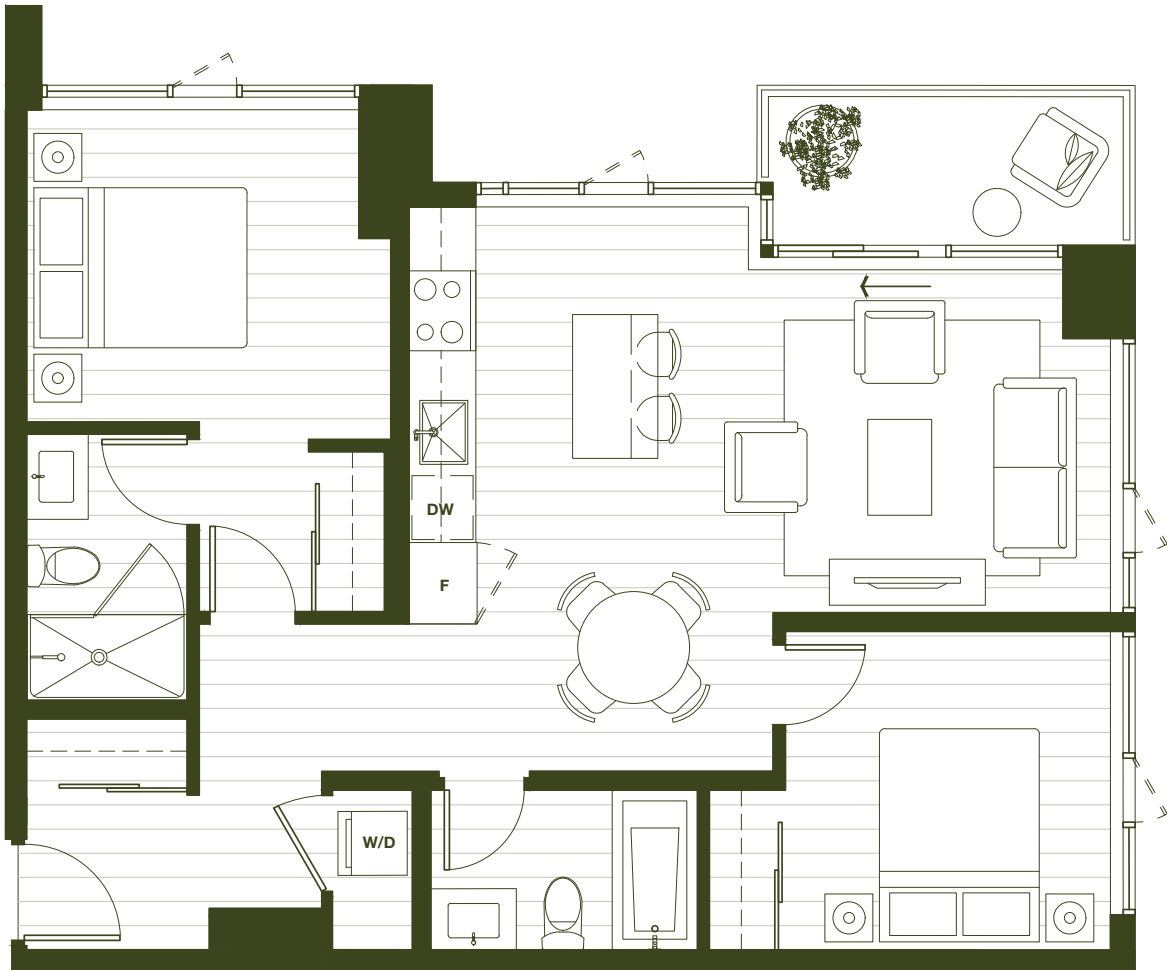

theRoyals

BY CHARD DEVELOPMENT

 **2** C3

2 BED | 2 BATH

*Interior 881 sq.ft.
Exterior 45 sq.ft.*

FLOORS 5 - 22