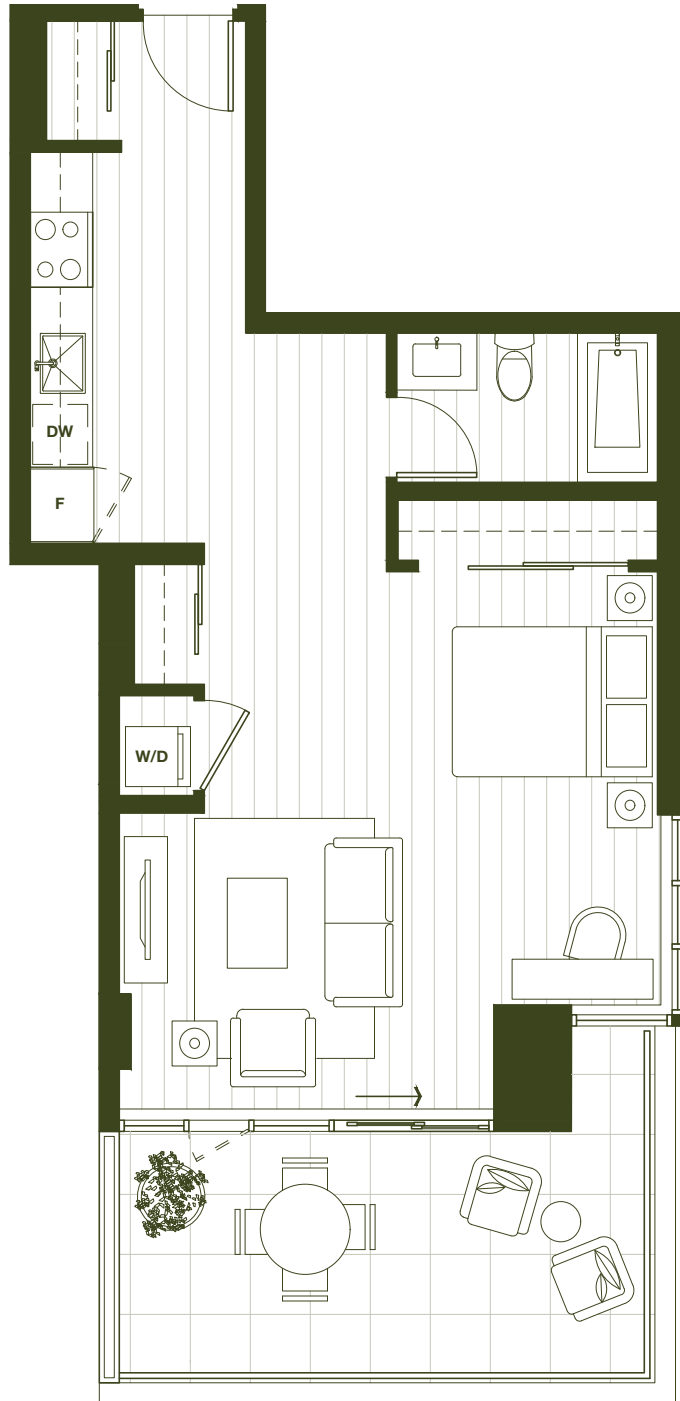

theRoyals

BY CHARD DEVELOPMENT

 **2** A2

STUDIO | 1 BATH

*Interior 614 sq.ft.
Exterior 156 sq.ft.*

▲
N