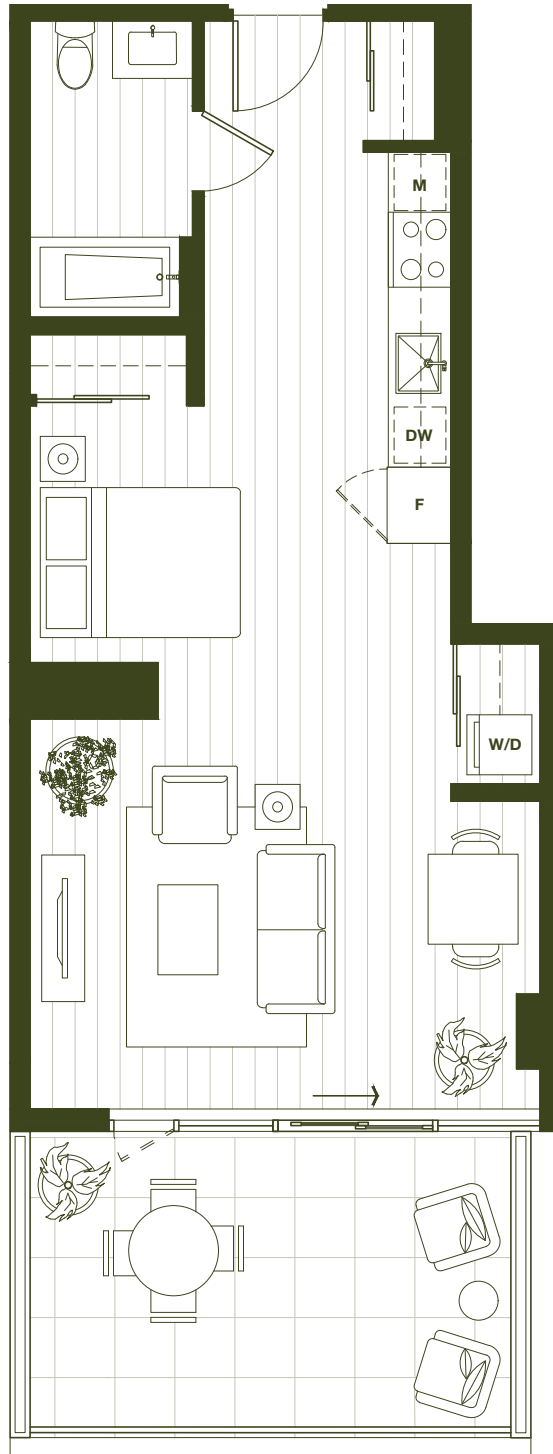

theRoyals

BY CHARD DEVELOPMENT

 **2** A1

STUDIO | 1 BATH

*Interior 600 sq.ft.
Exterior 164 sq.ft.*

↑
N