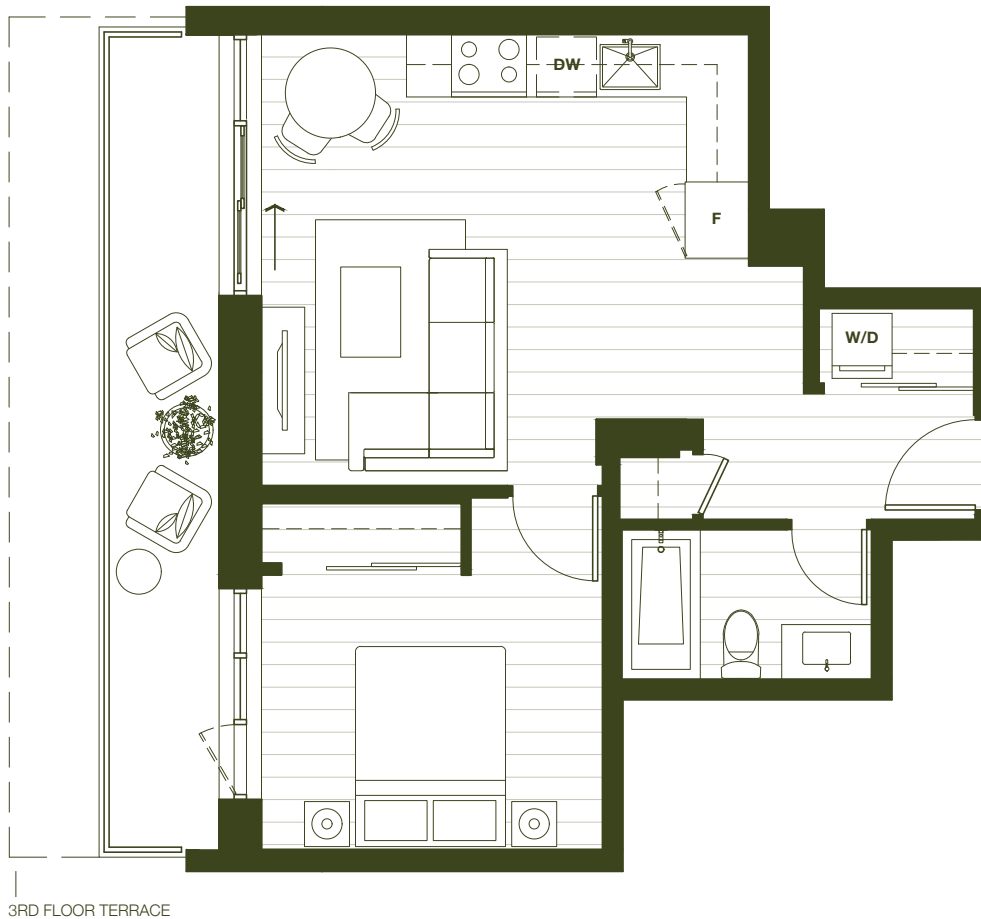

theRoyals

BY CHARD DEVELOPMENT

 **1 B1**

1 BED | 1 BATH

*Interior 564 sq.ft.
Exterior 105 sq.ft.
(3rd Floor 247 sq.ft.)*

3RD FLOOR TERRACE